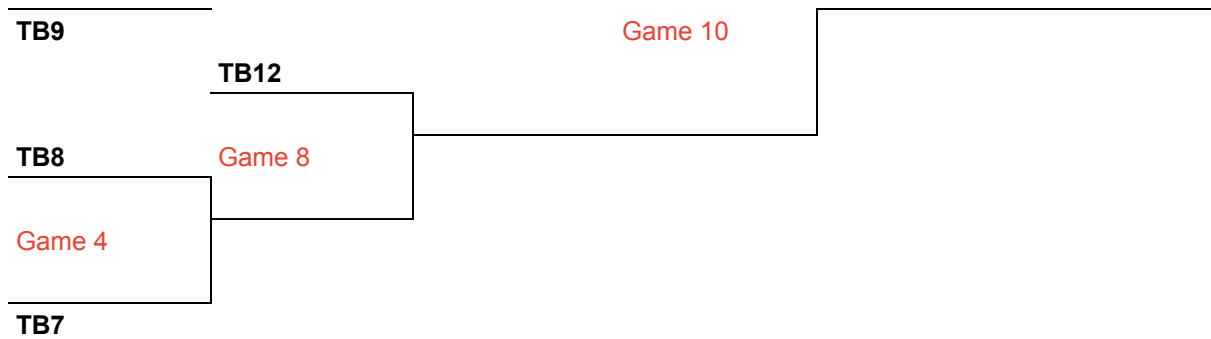

FALL 2024 PLAYOFFS

Week of October 28th								
Monday Oct 28	Court 1	Court 2	Tuesday Oct 29	Court 1	Court 2	Wed Oct 30	Court 1	Court 2
5:00 PM	TB Playoffs	TB Playoffs	5:00 PM	JR4 vs JR3	JR5 vs JR12	5:30 PM	WG9 vs WG10	WG20 vs WG21
6:00 PM	TB Playoffs	TB Playoffs	6:00 PM	JR8 vs JR6	JR2 vs JR9	6:30 PM	Game 23	Game 24
7:00 PM	TB Playoffs	TB Playoffs	7:00 PM	JR7 vs WG12	JR10 vs WG13	7:15 PM	Game 25	Game 26
8:00 PM	TB Playoffs	TB Playoffs	8:00 PM	JR1 vs WG14	JR11 vs WG15	8:15 PM	Game 27	Game 28
8:45 PM	TB Playoffs	TB Playoffs	8:45 PM	WG16 vs WG17	WG18 vs WG19			

JR PLAYOFFS