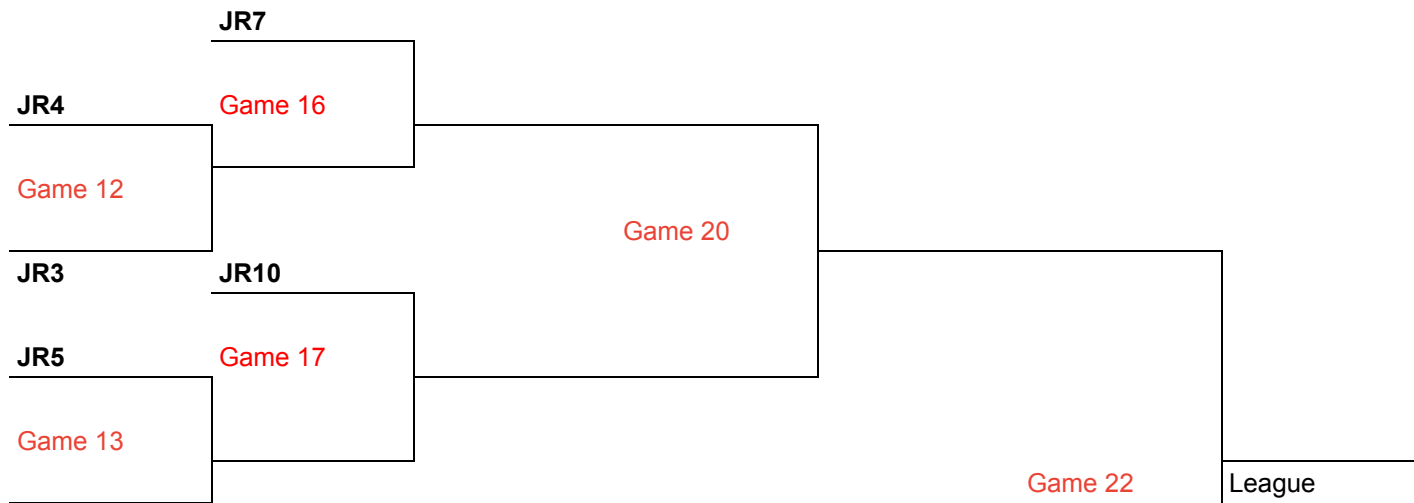

JR PLAYOFFS